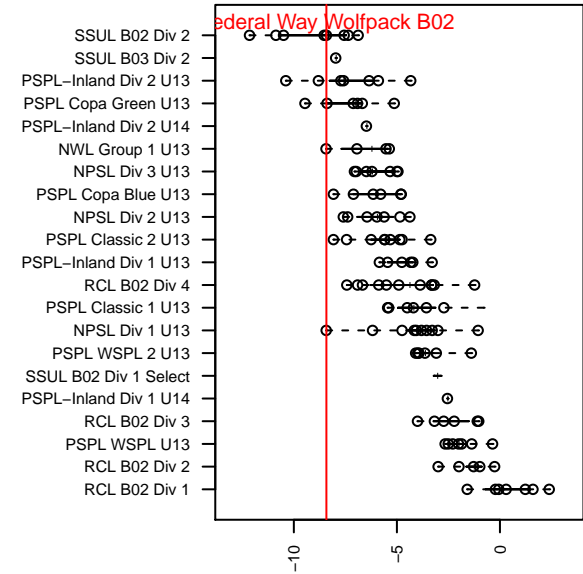

Federal Way Wolfpack B02

Federal Way Mod SA
Federal Way, WA
B02 total strength=407
attack=0.36 defense=0.18
fall league = SSUL B02 Div 2

alt names used:
FWFC B02 Wolfpack

Venues played:
2015 SSUL B02 Div 2

**attack and defense variance (black dot)
relative to other teams
and top 10 in region**

**attack and defense rating
relative to others at age
and all opponents in last 13 months**

Performance relative to 13 month average

Performance relative to 13 month average

date	home		away		venue	pred.home	pred.away
2015-11-21	MpVSA Strykeforce Navy B02	6	Federal Way Wolfpack B02	0	2015 SSUL B02 Div 2	3.57	1.36
2015-11-07	Federal Way Wolfpack B02	1	Tacoma United Lions B03	4	2015 SSUL B02 Div 2	0.92	4.41
2015-11-01	Federal Way Wolfpack B02	1	Southlake Little Sounders B02	4	2015 SSUL B02 Div 2	1.77	3.18
2015-10-31	Federal Way Wolfpack B02	0	MpVSA Strykeforce Navy B02	5	2015 SSUL B02 Div 2	1.36	3.57
2015-10-24	South Tacoma United Torres B03	3	Federal Way Wolfpack B02	2	2015 SSUL B02 Div 2	4.72	0.77
2015-10-17	South Tacoma United Milan B03	5	Federal Way Wolfpack B02	1	2015 SSUL B02 Div 2	3.00	1.38
2015-10-10	Southlake Little Sounders B02	4	Federal Way Wolfpack B02	1	2015 SSUL B02 Div 2	3.18	1.77
2015-09-27	Highlands SC Green Dragons B01	1	Federal Way Wolfpack B02	7	2015 SSUL B02 Div 2	0.76	3.92
2015-09-26	South Tacoma United Torres B03	0	Federal Way Wolfpack B02	1	2015 SSUL B02 Div 2	4.72	0.77
2015-09-19	Federal Way Wolfpack B02	5	Southlake Thunder Dragons B02	0	2015 SSUL B02 Div 2	3.67	0.58
2015-09-12	MpVSA Strykeforce White B02	0	Federal Way Wolfpack B02	3	2015 SSUL B02 Div 2	0.30	4.31